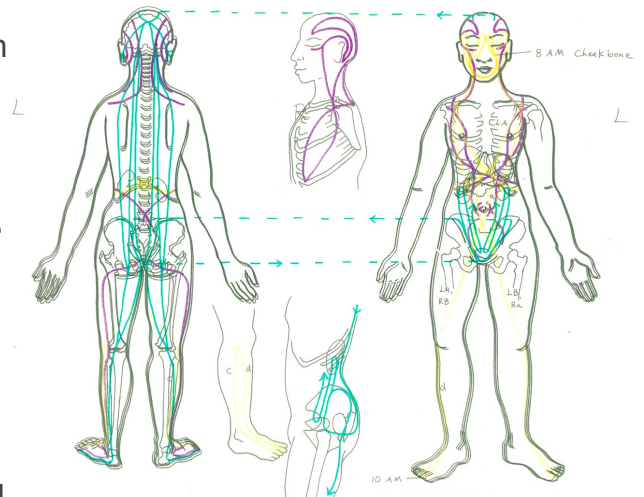

← We'll practice **Pulse Listening** and **Body Reading** each day.

← *When I hear one (or more) Organ Function in the pulse, or see its path speaking in the body, which Text 1 Flows are its harmonizer?*

← *What is Cause; what's Effect?*

← We'll develop **hands-on skill** in utilizing the techniques for harmonizing relationships of Organ Function Energy and Trinity Energy. **All will give and receive daily sessions.**

Face Flows