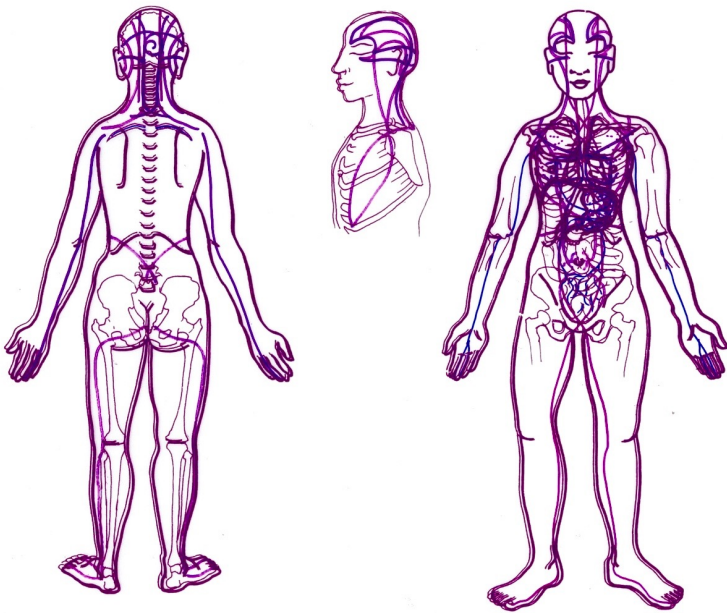

## Relationships of Text 1 and Text 2

How does **12 Organ Function Energy** relate with **Trinity Energy**?

September 21 - 23, 2018, Santa Fe, NM

With an awareness of the pathways of the 12 Organ Function Energies, we will take a fresh look at many pages in Text 1 and Text 2, as we explore the relationships of Body Function Energy with **Safety Energy Locks** and the **Main Central, Supervisor** and **Mediator** Flows.

We will deepen our understanding of:

- **Safety Energy Locks and the “Number Flows”**
- **Surface, Middle and Deep Body Function Energy**
- **3 Method Corrections**
- **Reversing, Increasing of the Depths**
- **Chest, Finger, Face and Toe Flows**
- **Page 4, Text 2 (Combining Time and Place of 12 Organ Function)**

Middle Body Function Energy (Diaphragm, Umbilicus, Gall Bladder, Liver Function Energies)

← We'll practice **Pulse Listening** and **Body Reading** each day.

← *When I hear one (or more) Organ Function in the pulse, or see its path speaking in the body, which Text 1 Flows are its harmonizer?*

Face Flows

(Stomach, Bladder, Gall Bladder Function Energies)